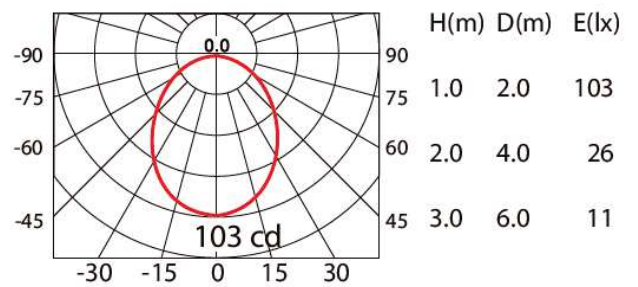

model: GFN-DLDGF03DWHWW

size: DIA:70 x H:3 mm, Cutout DIA.60 x H:10 mm

lamp: 3.4W LED 3000K 400lm

color: White

remark: NIL

400lm 3.4W/4pcs (500mA) WW 80°

Cut out: Ø60

If you have any questions please contact WhatsApp or WeChat: +852-9888-5611
 如有任何疑問，請WhatsApp或WeChat查詢: +852-9888-5611