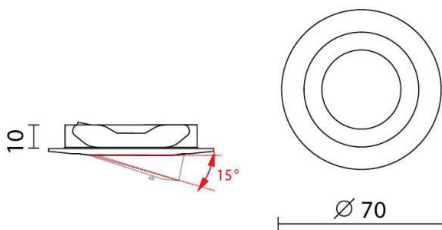

model: GFN-DLDGF03DWHWW

size: DIA:70 x H:3 mm, Cutout DIA.60 x H:10 mm

lamp: 3.4W LED 3000K 400lm

color: White

remark: NIL

400lm 3.4W/4pcs (500mA) WW 80°

Cut out: Ø60

If you have any questions please contact WhatsApp or WeChat: +852-9888-5611
 如有任何疑問，請WhatsApp或WeChat查詢: +852-9888-5611