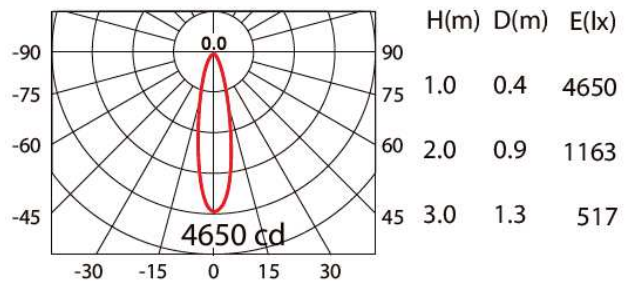

model: GFN-DLDW302WHWW

size: DIA:112 x H:3-50 mm, Cutout DIA.100 x H:86 mm

lamp: 13W LED 3000K 1500lm

color: White

remark: NIL

CoB 1500lm 350mA WW 20°

Cut out :  
Ø100

If you have any questions please contact WhatsApp or WeChat: +852-9888-5611  
如有任何疑問，請WhatsApp或WeChat查詢: +852-9888-5611