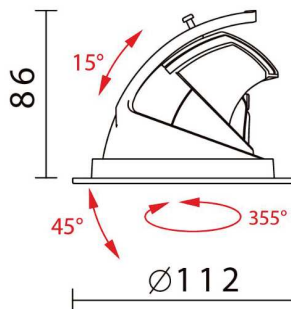

model: GFN-DLDW302WHWW

size: DIA:112 x H:3-50 mm, Cutout DIA.100 x H:86 mm

lamp: 13W LED 3000K 1500lm

color: White

remark: NIL

CoB 1500lm 350mA WW 20°

Cut out :  
Ø100

If you have any questions please contact WhatsApp or WeChat: +852-9888-5611  
如有任何疑問，請WhatsApp或WeChat查詢: +852-9888-5611