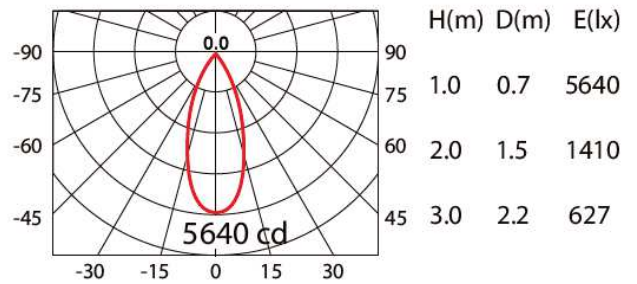

model: GFN-HTSA8530WHWW
 size: L:95-138 x W:95-138 x H:196 mm
 lamp: 25.5W LED 3000K 3400 lm
 color: Black
 remark: NIL

CoB 3400lm 700mA WW 40°

If you have any questions please contact WhatsApp or WeChat: +852-9888-5611
 如有任何疑問，請WhatsApp或WeChat查詢: +852-9888-5611