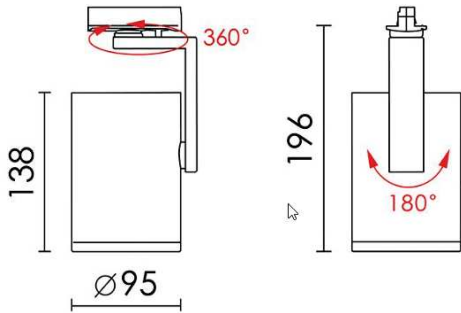

model: GFN-HTSA8530WHWW
 size: L:95-138 x W:95-138 x H:196 mm
 lamp: 25.5W LED 3000K 3400 lm
 color: Black
 remark: NIL

CoB 3400lm 700mA WW 40°

If you have any questions please contact WhatsApp or WeChat: +852-9888-5611
 如有任何疑問，請WhatsApp或WeChat查詢: +852-9888-5611