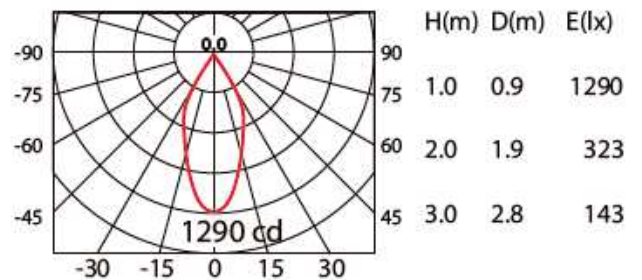

model: GFN-SPWA772SBKWW  
 size: L:176 x W:90 x H130 mm  
 lamp: 2 x 9W LED 3000K, 2 x 1000lm  
 color: Black  
 remark: NIL

CoB 1000lm 500mA WW 45°

If you have any questions please contact WhatsApp or WeChat: +852-9888-5611  
 如有任何疑問，請WhatsApp或WeChat查詢: +852-9888-5611