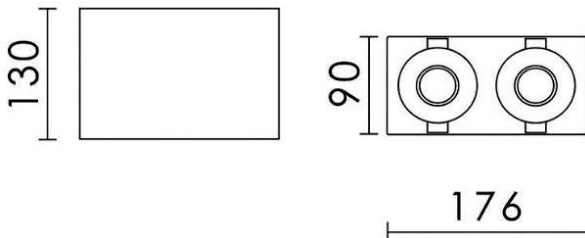

model: GFN-SPWA772SBKWW  
 size: L:176 x W:90 x H130 mm  
 lamp: 2 x 9W LED 3000K, 2 x 1000lm  
 color: Black  
 remark: NIL

CoB 1000lm 500mA WW 45°

If you have any questions please contact WhatsApp or WeChat: +852-9888-5611  
 如有任何疑問，請WhatsApp或WeChat查詢: +852-9888-5611