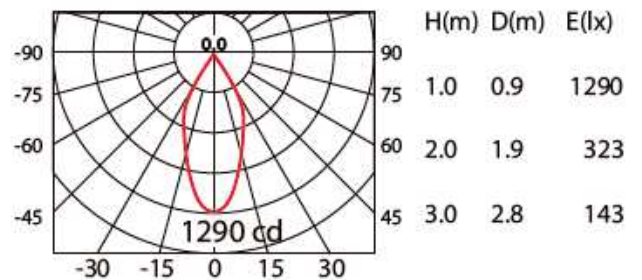

model: GFN-SPWA772SWHWW
 size: L:176 x W:90 x H130 mm
 lamp: 2 x 9W LED 3000K, 2 x 1000lm
 color: White
 remark: NIL

CoB 1000lm 500mA WW 45°

If you have any questions please contact WhatsApp or WeChat: +852-9888-5611
 如有任何疑問，請WhatsApp或WeChat查詢: +852-9888-5611