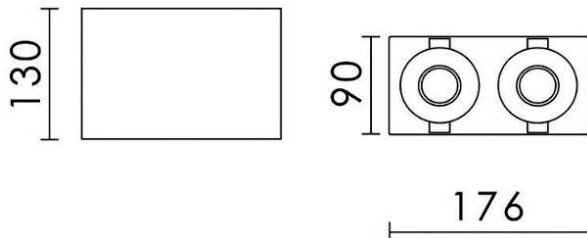

model: GFN-SPWA772SWHWW
 size: L:176 x W:90 x H130 mm
 lamp: 2 x 9W LED 3000K, 2 x 1000lm
 color: White
 remark: NIL

CoB 1000lm 500mA WW 45°

If you have any questions please contact WhatsApp or WeChat: +852-9888-5611
 如有任何疑問，請WhatsApp或WeChat查詢: +852-9888-5611