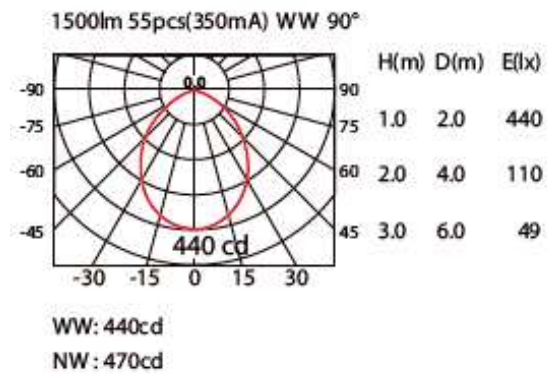

model: GFN-SPWG606AWHWN  
 size: DIA.150 H:77 mm  
 lamp: 13W LED 3000 & 4000K 1500lm  
 color: White  
 remark: IP44

If you have any questions please contact WhatsApp or WeChat: +852-9888-5611  
 如有任何疑問，請WhatsApp或WeChat查詢: +852-9888-5611