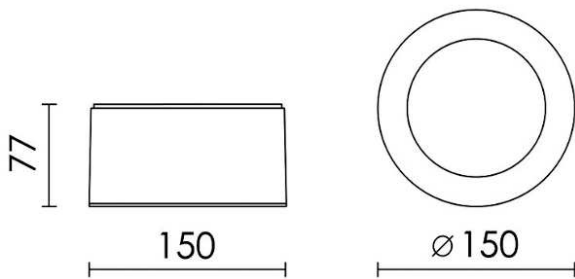

model: GFN-SPWG606AWHWN  
 size: DIA.150 H:77 mm  
 lamp: 13W LED 3000 & 4000K 1500lm  
 color: White  
 remark: IP44

If you have any questions please contact WhatsApp or WeChat: +852-9888-5611  
 如有任何疑問，請WhatsApp或WeChat查詢: +852-9888-5611