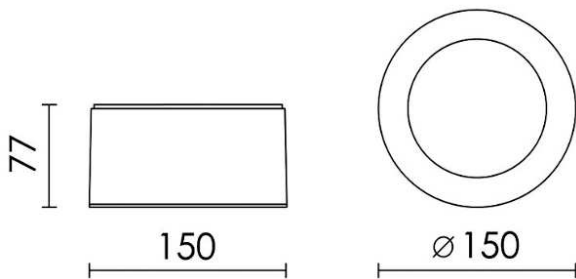

model: GFN-SPWG606FSTWH
 size: DIA.150 H:77 mm
 lamp: 13W LED 3000 & 4000K 1600lm
 color: White
 remark: IP44

1310lm 8W/32pcs(250mA) WW 80°

WW: 740cd
 NW : 740cd

If you have any questions please contact WhatsApp or WeChat: +852-9888-5611
 如有任何疑問，請WhatsApp或WeChat查詢: +852-9888-5611