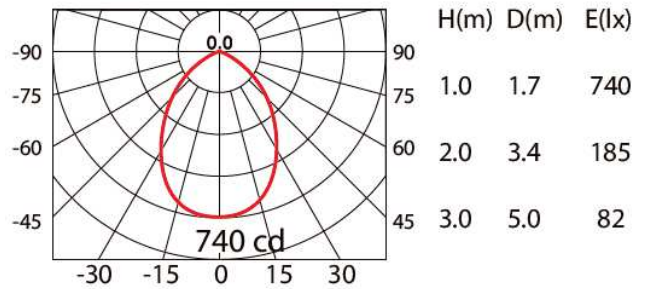

model: GFN-SPWG606FSTWH
 size: DIA.150 H:77 mm
 lamp: 13W LED 3000 & 4000K 1600lm
 color: White
 remark: IP44

1310lm 8W/32pcs(250mA) WW 80°

WW: 740cd
 NW : 740cd

If you have any questions please contact WhatsApp or WeChat: +852-9888-5611
 如有任何疑問，請WhatsApp或WeChat查詢: +852-9888-5611