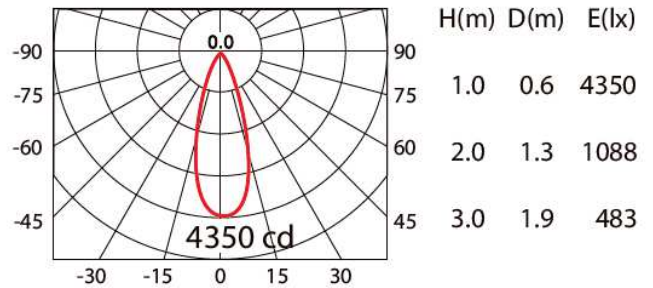

model: GFN-SPWG713RHHWW
 size: DIA.80 H:126 mm
 lamp: 17.5W LED 3000K 2100lm
 color: White
 remark: NIL

CoB 2100lm 500mA WW 40°

If you have any questions please contact WhatsApp or WeChat: +852-9888-5611
 如有任何疑問，請WhatsApp或WeChat查詢: +852-9888-5611