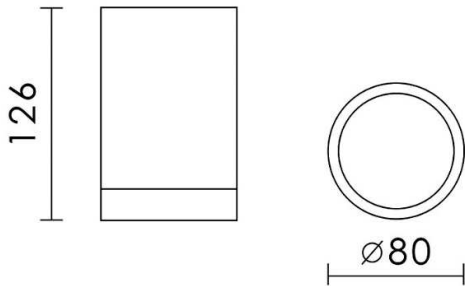

model: GFN-SPWG713RHHWW
 size: DIA.80 H:126 mm
 lamp: 17.5W LED 3000K 2100lm
 color: White
 remark: NIL

CoB 2100lm 500mA WW 40°

If you have any questions please contact WhatsApp or WeChat: +852-9888-5611
 如有任何疑問，請WhatsApp或WeChat查詢: +852-9888-5611