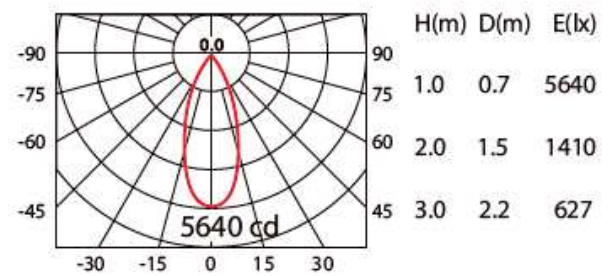

model: GFN-SPWG715RWHWW
 size: DIA.110 H:148 mm
 lamp: 25.5W LED 3000K 3400lm
 color: White
 remark: NIL

CoB 3400lm 700mA WW 40°

If you have any questions please contact WhatsApp or WeChat: +852-9888-5611
 如有任何疑問，請WhatsApp或WeChat查詢: +852-9888-5611