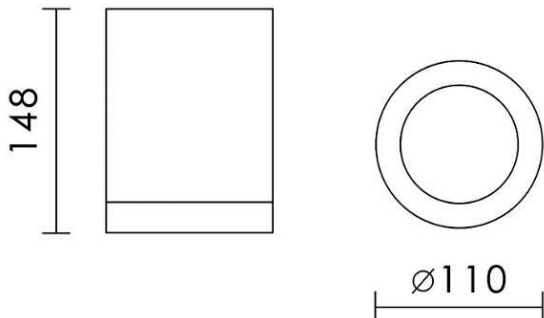

model: GFN-SPWG715RWHWW
 size: DIA.110 H:148 mm
 lamp: 25.5W LED 3000K 3400lm
 color: White
 remark: NIL

CoB 3400lm 700mA WW 40°

If you have any questions please contact WhatsApp or WeChat: +852-9888-5611
 如有任何疑問，請WhatsApp或WeChat查詢: +852-9888-5611