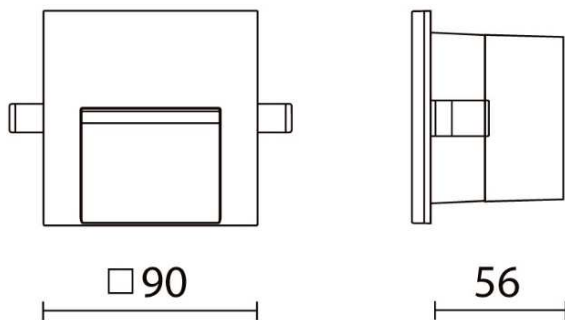

model: GFN-WABR113BWHWW

size: L:90 x H:90 x D:3 mm, Cutout L:70 x H:70 x D:56 mm

lamp: 1.2W LED 3000K 140lm

color: White

remark: NIL

140lm 1.2W/8pcs(350mA) WW

If you have any questions please contact WhatsApp or WeChat: +852-9888-5611  
 如有任何疑問，請WhatsApp或WeChat查詢: +852-9888-5611