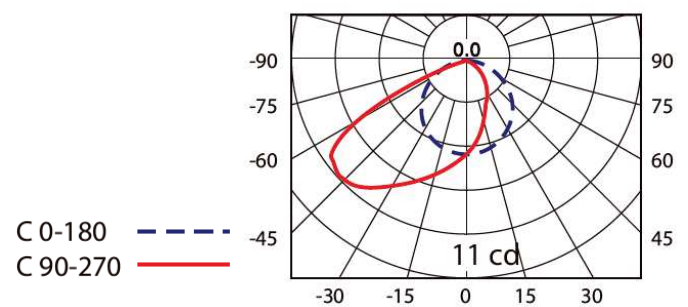

model: GFN-WABR113BWHWW

size: L:90 x H:90 x D:3 mm, Cutout L:70 x H:70 x D:56 mm

lamp: 1.2W LED 3000K 140lm

color: White

remark: NIL

140lm 1.2W/8pcs(350mA) WW

If you have any questions please contact WhatsApp or WeChat: +852-9888-5611  
 如有任何疑問，請WhatsApp或WeChat查詢: +852-9888-5611