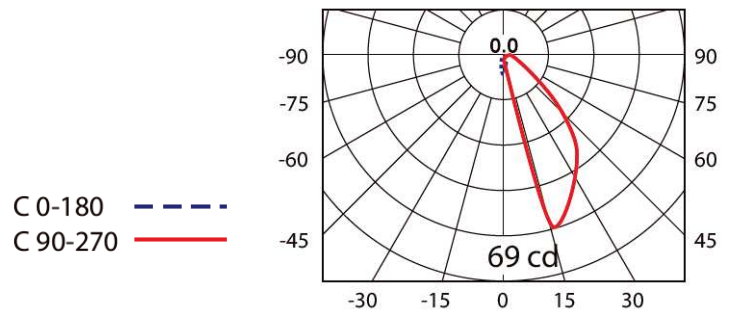

model: GFN-WABR201SWHWW

size: L:35 x H105 x D:3 mm, Cutout: L:30 x H:100 x D:32 mm

lamp: 3W LED 3000K 180lm

color: White

remark: NIL

OSRAM 1pcs(700mA) WW

Cut out:  
30x100mm

If you have any questions please contact WhatsApp or WeChat: +852-9888-5611  
如有任何疑問，請WhatsApp或WeChat查詢: +852-9888-5611