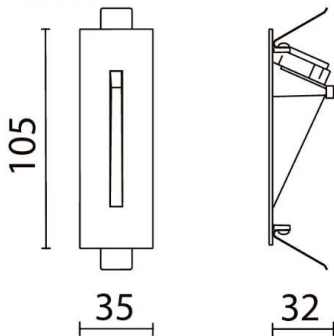

model: GFN-WABR201SWHWW

size: L:35 x H105 x D:3 mm, Cutout: L:30 x H:100 x D:32 mm

lamp: 3W LED 3000K 180lm

color: White

remark: NIL

OSRAM 1pcs(700mA) WW

Cut out:  
30x100mm

If you have any questions please contact WhatsApp or WeChat: +852-9888-5611  
如有任何疑問，請WhatsApp或WeChat查詢: +852-9888-5611