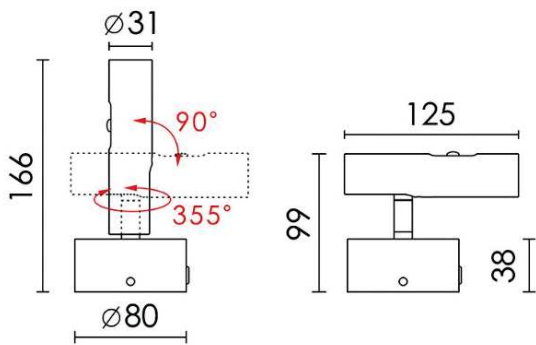

model: GFN-WABS215BBKWW

size: L:80-125 x H:80-125 x D:99-166 mm, Base: DIA.80mm

lamp: 3W LED 3000K180lm

color: Black

remark: NIL

OSRAM 1pcs(700mA) WW 24°

If you have any questions please contact WhatsApp or WeChat: +852-9888-5611
 如有任何疑問，請WhatsApp或WeChat查詢: +852-9888-5611