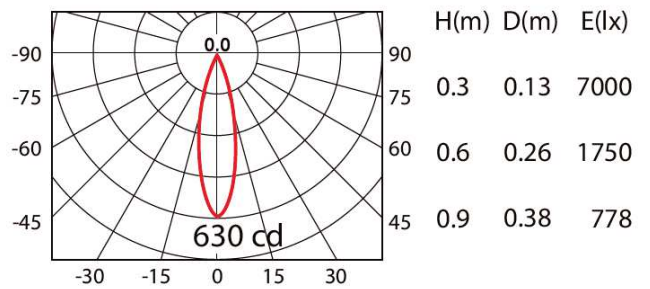

model: GFN-WABS215BBKWW

size: L:80-125 x H:80-125 x D:99-166 mm, Base: DIA.80mm

lamp: 3W LED 3000K180lm

color: Black

remark: NIL

OSRAM 1pcs(700mA) WW 24°

If you have any questions please contact WhatsApp or WeChat: +852-9888-5611
 如有任何疑問，請WhatsApp或WeChat查詢: +852-9888-5611