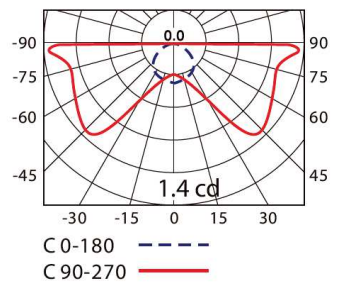

model: GFN-WAOBS214RSTBKW

size: L:130 x H:270 x D:185 mm, Base L:80 x H:110 mm

lamp: 10W LED 3000 & 4000K 1200lm

color: Black

remark: IP65

OSRAM 1pcs (700mA) WW

If you have any questions please contact WhatsApp or WeChat: +852-9888-5611
 如有任何疑問，請WhatsApp或WeChat查詢: +852-9888-5611