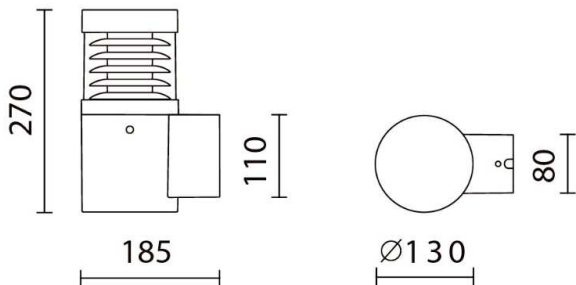

model: GFN-WAOBS214RSTBKW

size: L:130 x H:270 x D:185 mm, Base L:80 x H:110 mm

lamp: 10W LED 3000 & 4000K 1200lm

color: Black

remark: IP65

OSRAM 1pcs (700mA) WW

If you have any questions please contact WhatsApp or WeChat: +852-9888-5611
 如有任何疑問，請WhatsApp或WeChat查詢: +852-9888-5611