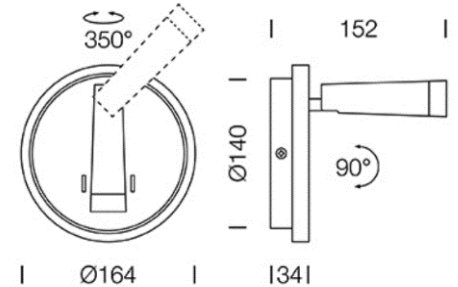

## Dimension

## Specification

ITEM CODE	:	WOW-W
LAMP BASE*	:	1x LED 3W 3000K + 1xLED 8W 3000K
DESCRIPTION	:	WALL LAMP
INSTALLATION	:	SURFACE MOUNT
MATERIAL	:	ALUMINIUM, VENEER
WIRE	:	N/A
NET WEIGHT	:	~ 0.9 KG
COLOR	:	WHITE, LIGHT WOOD
CONTROL GEAR	:	LED DRIVER INCLUDED
REFLECTOR	:	N/A