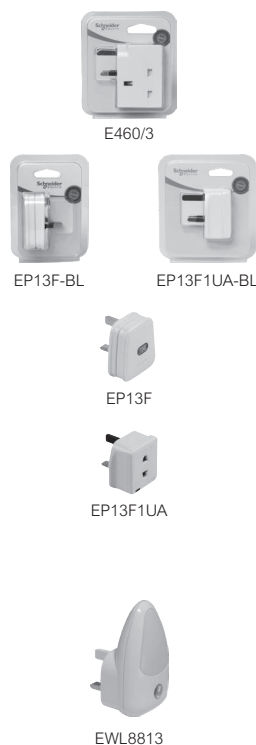

Individual Switched Extension Sockets with LED 安全拖板連獨立開關及LED指示燈

TSH33_3_WE_C5

TSH34_3_WE_C5

TSH35_3_WE_C5

TSH36_3_WE_C5

Description	Unit Pack Carton	Unit Reference	Unit Price HK\$
13A 3 Gang Individual Switched Extension Socket with LED (with 3m cable) 13A 三位安全拖板連獨立開關及LED指示燈 (連3米線)	9	TSH33_3_WE_C5	\$138.00
13A 4 Gang Individual Switched Extension Socket with LED (with 3m cable) 13A 四位安全拖板連獨立開關及LED指示燈 (連3米線)	9	TSH34_3_WE_C5	\$158.00
13A 5 Gang Individual Switched Extension Socket with LED (with 3m cable) 13A 五位安全拖板連獨立開關及LED指示燈 (連3米線)	12	TSH35_3_WE_C5	\$168.00
13A 6 Gang Individual Switched Extension Socket with LED (with 3m cable) 13A 六位安全拖板連獨立開關及LED指示燈 (連3米線)	12	TSH36_3_WE_C5	\$178.00

Plugs & Adaptors 插蘇頭及萬能插蘇

Night Light 小夜燈

Door Chimes 門鐘

Description	Unit Pack Inner box/Carton	Unit Reference	Unit Price HK\$
Mechanical Ding Dong Door Chime (4x1.5V R14/C Battery) 機械式叮噹門鐘 (4枚1.5V R14/C電芯)	1/20	99DC WE	\$159.00
Electronic Door Chime with Melody (2x1.5V R14/C Battery) 電子音樂門鐘 (2枚1.5V R14/C電芯)	1/20	99DCM WE	\$159.00
Mechanical Ding Dong Door Chime (AC 220-240V 50Hz) 機械式叮噹門鐘 (AC 220V-240V 50Hz)	1/20	99AC WE	\$202.00
Electronic Door Chime with Melody (2x1.5V R14/C Battery) 電子音樂門鐘 (2枚1.5V R14/C電芯)	1/20	99DCM2 WE	\$149.00

Plugs & Adaptors 插蘇頭及萬能插蘇

Description	Unit Pack Inner box/Carton	Unit Reference	Unit Price HK\$
13A 3x13A Fused Adaptor with Neon (Clam Pack) 13A 三位萬能插蘇連指示燈 (獨立掛裝)	5/100	E460/3	\$37.00
13A Fused Plug (Clam Pack) 13A 保險絲插蘇頭 (獨立掛裝)	10/200	EP13F-BL	\$24.00
13A Shaver Adaptor with Neon - 1A Fuse (Clam Pack) 13A 轉1A兩腳安全鬚刨蘇連指示燈 (獨立掛裝)	10/200	EP13F1UA-BL	\$23.00
13A Fused Plug 13A 保險絲插蘇頭	20/400	EP13F	\$15.00
13A Shaver Adaptor with Neon - 1A Fuse 13A 轉1A兩腳安全鬚刨蘇連指示燈	20/400	EP13F1UA	\$18.00