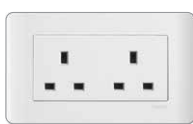

E84T426 WE

Sockets 插座

Description	Unit Pack Inner box/Carton	White 凝白 Unit Price HK$	Silver Bronze 銀銅 Unit Price HK$	Silver Satin 銀灰 Unit Price HK$
13A 1 Gang Socket 13A 單位連保護門插座	10/100	E84426 WE $50.00	E84426 SZ $63.00	E84426 SA $63.00
13A 1 Gang Switched Socket with Ondicator 13A 單位連保護門有掣插座連開關指示	8/80	E8415 WE $74.00	E8415 SZ $91.00	E8415 SA $96.00
13A 1 Gang Switched Socket with Neon 13A 單位連保護門有掣插座連指示燈	8/80	E8415N WE $172.00	E8415N SZ $213.00	E8415N SA $213.00
13A Twin Gang Socket 13A 兩位連保護門插座	5/50	E84T426 WE $130.00	E84T426 SZ $164.00	E84T426 SA $168.00
13A Twin Gang Switched Socket with Ondicator 13A 兩位連保護門有掣插座連開關指示	5/50	E84T25 WE $200.00	E84T25 SZ $253.00	E84T25 SA $253.00
13A Twin Gang Switched Socket with Neon 13A 兩位連保護門有掣插座連指示燈	5/50	E84T25N WE $321.00	E84T25N SZ $399.00	E84T25N SA $427.00
2 Gang 2.1A USB Charger Socket 兩位2.1A USB充電插座	8/48	E8432USB_WE $460.00	E8432USB_SZ $560.00	E8432USB_SA $560.00
2 Gang 21W Type A+C PD+QC3.0 USB Charger Socket 兩位21W Type A+C PD+QC3.0 USB充電插座	8/80	E8432ACQUSB_WE_C5 $520.00	E8432ACQUSB_SZ_C5 $630.00	E8432ACQUSB_SA_C5 $630.00
13A 1 Gang Switched Socket with 2 Gang USB Charger Socket 13A 單位連保護門有掣插座連兩位USB充電插座	8/80	E8415USB_WE_C5 $460.00	E8415USB_SZ_C5 $560.00	E8415USB_SA_C5 $560.00

Fused Connection Units 保險菲士蘇

Description	Unit Pack Inner box/Carton	White 凝白 Unit Price HK$	Silver Bronze 銀銅 Unit Price HK$	Silver Satin 銀灰 Unit Price HK$
13A 1 Gang Fused Connection Unit 13A 單位保險菲士蘇	8/80	E8430FSG WE $142.00	E8430FSG SZ $176.00	E8430FSG SA $176.00
13A 1 Gang Fused Connection Unit with Neon 13A 單位保險菲士蘇連指示燈	8/80	E8430FSGN WE $183.00	E8430FSGN SZ $229.00	E8430FSGN SA $229.00
13A 1 Gang Switched Fused Connection Unit with Neon 13A 單位保險菲士蘇連開關掣及指示燈	8/80	E8431DFSGN WE $297.00	E8431DFSGN SZ $366.00	E8431DFSGN SA $366.00