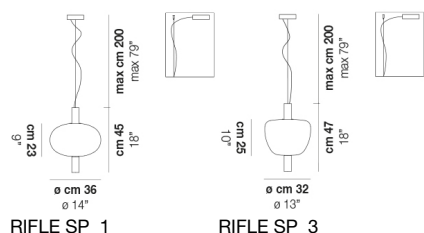

RIFLESSO SP 2

TECHNICAL DATA:

LED 2700K DIM2	1x12,5W	35 V
LED 2700K DIM3	1x12,5W	35 V
LED 3000K DIM2	1x12,5W	35 V
LED 3000K DIM3	1x12,5W	35 V

CERTIFICATIONS:

Led 2700 K 12,5 W 35 V 1500 lm DIM2 Phase Cut
 Led 2700 K 12,5 W 35 V 1500 lm DIM3 0-10V, Push
 Led 3000 K 12,5 W 35 V 1500 lm DIM2 Phase Cut
 Led 3000 K 12,5 W 35 V 1500 lm DIM3 0-10V, Push

VOLUME Mc 0
 GROSS WEIGHT Kg 0
 NET WEIGHT Kg 7

[download](#)

SHADE FINISHING

CRTR FUTR

FRAME FINISHING

BKS RAV

OTHER VERSION AVAILABLE

Click on the version to go to the web version of the product