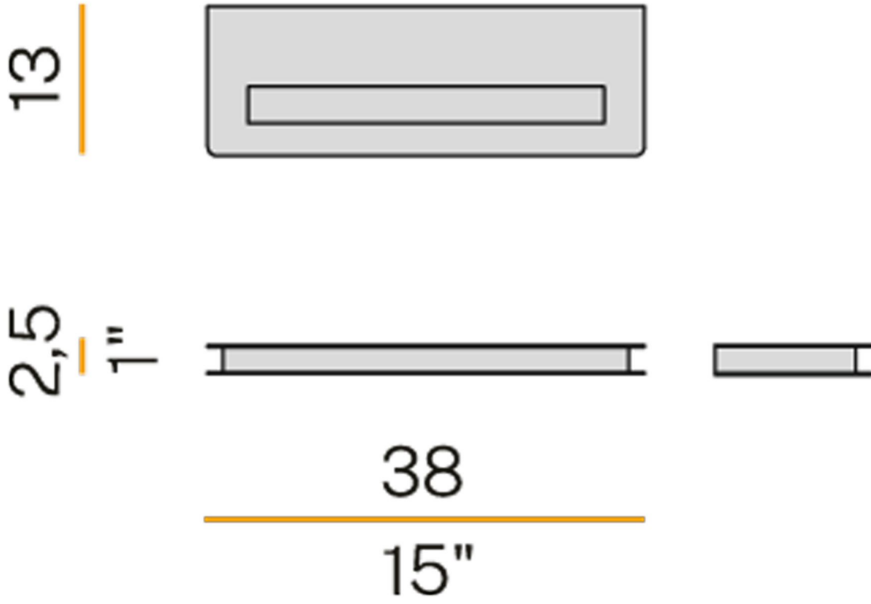

PANZERI

FLAT

220-240V AC ON-OFF

A07501.038.0101

Wall lighting fixture for interiors, with direct and indirect light emission. Aluminium dissipation plate. Pickled sheet metal closing frame in white polyacrylic paint. Modelled polycarbonate diffuser with opaline finish.

Data sheet

CODE	A07501.038.0101
SYSTEM POWER CONSUMPTION	19W
EFFICACY	56.26lm/W
LIGHT SOURCE	LED
LIGHT SOURCE LIFETIME	L80 (B20) 60.000h
COLOUR TEMPERATURE	3000K Ra>80
LIGHT DISTRIBUTION	Diffused
POWER SUPPLY	220-240V AC
FREQUENCY	50/60Hz
ELECTRICAL CONFIGURATION	ON-OFF
DRIVER	Integrated Included
NOMINAL LUMINOUS FLUX	2200lm
LUMEN OUTPUT	1069lm
EFFICIENCY	48.591%
WEIGHT	1,4950Kg
PROTECTION DEGREE	IP40
COLOUR TOLLERANCES	SDCM 3
PACKING DIMENSIONS (CM)	21 x 39 x 14

White

Technical drawing

Polar pattern