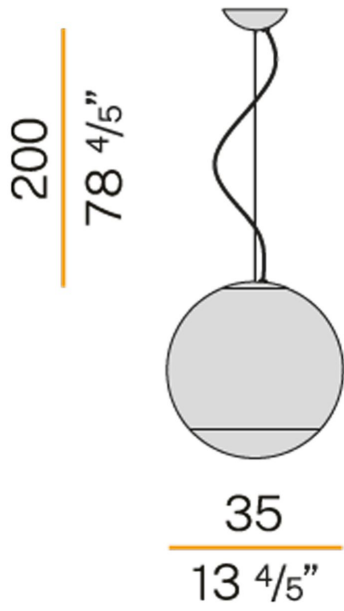

# PANZERI

SMOKE

220-240V AC

L01540.035.0200

Suspension lighting fixture for interiors, with direct and indirect light emission. Pickled sheet metal structure in titanium polyacrylic paint. Diffuser in hand-crafted blown glass with white or smoke-grey shaded effect. 2m (78,7") long steel suspension cable. 2m (78,7") long power cable in transparent PVC. Power canopy with galvanized sheet metal ceiling bracket and pickled sheet metal covering in titanium polyacrylic paint.

## Data sheet

CODE	L01540.035.0200
SYSTEM POWER CONSUMPTION	Max 116W
EFFICACY	11.47lm/W
LIGHT SOURCE	LED Retrofit / Halogen
COLOUR TEMPERATURE	2700K Ra>80
LIGHT DISTRIBUTION	Diffused
POWER SUPPLY	220-240V AC
FREQUENCY	50/60Hz
NOMINAL LUMINOUS FLUX	2500lm
LUMEN OUTPUT	1330lm
EFFICIENCY	53.2%
WEIGHT	2,9300Kg
PROTECTION DEGREE	IP20
PACKING DIMENSIONS (CM)	0 x 0 x 0

# Polar pattern

cd/klm  
— C0 - C180    - - - C90 - C270