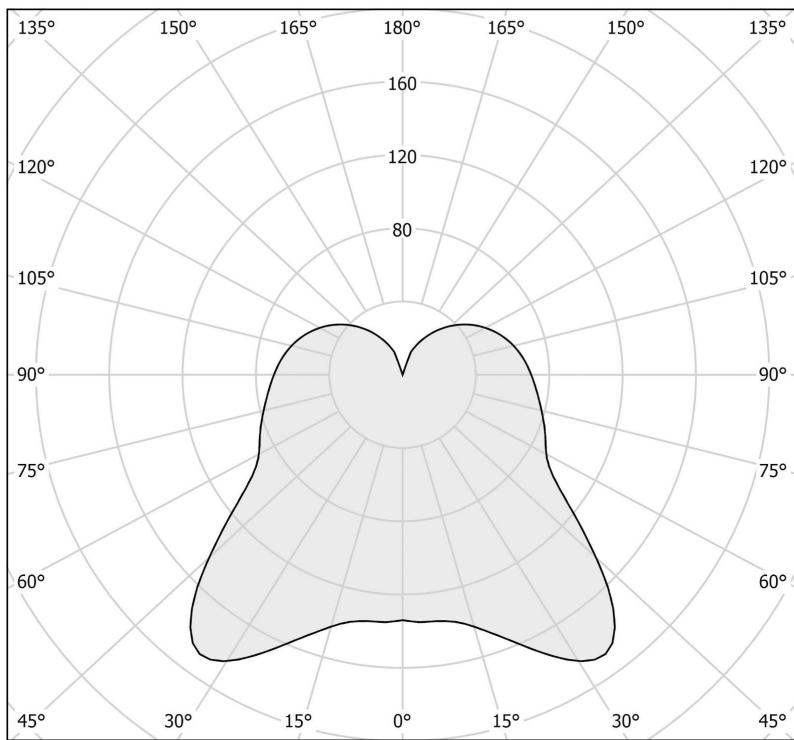

# PANZERI

SMOKE

220-240V AC

L01540.035.0200

Suspension lighting fixture for interiors, with direct and indirect light emission. Pickled sheet metal structure in titanium polyacrylic paint. Diffuser in hand-crafted blown glass with white or smoke-grey shaded effect. 2m (78,7") long steel suspension cable. 2m (78,7") long power cable in transparent PVC. Power canopy with galvanized sheet metal ceiling bracket and pickled sheet metal covering in titanium polyacrylic paint.

## Data sheet

CODE	L01540.035.0200
SYSTEM POWER CONSUMPTION	Max 116W
EFFICACY	11.47lm/W
LIGHT SOURCE	LED Retrofit / Halogen
COLOUR TEMPERATURE	2700K Ra>80
LIGHT DISTRIBUTION	Diffused
POWER SUPPLY	220-240V AC
FREQUENCY	50/60Hz
NOMINAL LUMINOUS FLUX	2500lm
LUMEN OUTPUT	1330lm
EFFICIENCY	53.2%
WEIGHT	2,9300Kg
PROTECTION DEGREE	IP20
PACKING DIMENSIONS (CM)	0 x 0 x 0

# Technical drawing

# Polar pattern

cd/klm  
— C0 - C180    - - - C90 - C270