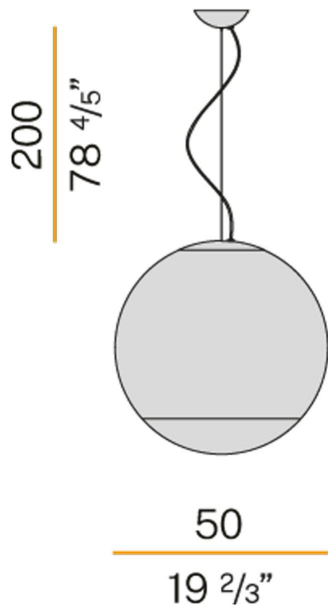

# PANZERI

SMOKE

220-240V AC

L01541.050.0200

Suspension lighting fixture for interiors, with direct and indirect light emission. Pickled sheet metal structure in titanium polyacrylic paint. Diffuser in hand-crafted blown glass with white or smoke-grey shaded effect. 2m (78,7") long steel suspension cable. 2m (78,7") long power cable in transparent PVC. Power canopy with galvanized sheet metal ceiling bracket and pickled sheet metal covering in titanium polyacrylic paint.

## Data sheet

CODE	L01541.050.0200
SYSTEM POWER CONSUMPTION	Max 116W
EFFICACY	11.47lm/W
LIGHT SOURCE	LED Retrofit / Halogen
COLOUR TEMPERATURE	2700K Ra>80
LIGHT DISTRIBUTION	Diffused
POWER SUPPLY	220-240V AC
FREQUENCY	50/60Hz
NOMINAL LUMINOUS FLUX	2500lm
LUMEN OUTPUT	1330lm
EFFICIENCY	53.2%
WEIGHT	7,0000Kg
PROTECTION DEGREE	IP20
PACKING DIMENSIONS (CM)	0 x 0 x 0

# Polar pattern

cd/klm  
— C0 - C180    - - - C90 - C270