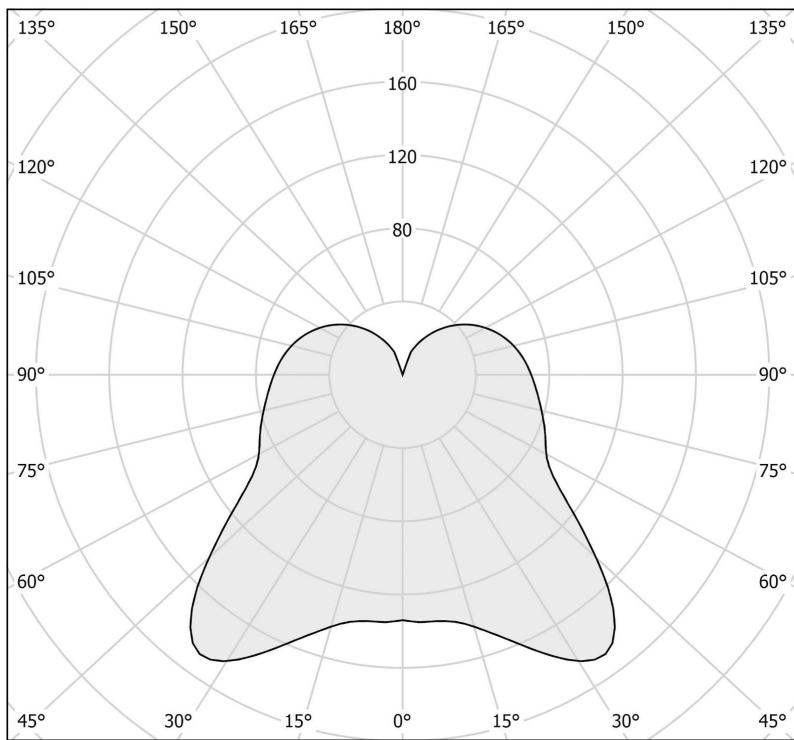

# PANZERI

SMOKE

220-240V AC

L01541.050.0200

Suspension lighting fixture for interiors, with direct and indirect light emission. Pickled sheet metal structure in titanium polyacrylic paint. Diffuser in hand-crafted blown glass with white or smoke-grey shaded effect. 2m (78,7") long steel suspension cable. 2m (78,7") long power cable in transparent PVC. Power canopy with galvanized sheet metal ceiling bracket and pickled sheet metal covering in titanium polyacrylic paint.

## Data sheet

CODE	L01541.050.0200
SYSTEM POWER CONSUMPTION	Max 116W
EFFICACY	11.47lm/W
LIGHT SOURCE	LED Retrofit / Halogen
COLOUR TEMPERATURE	2700K Ra>80
LIGHT DISTRIBUTION	Diffused
POWER SUPPLY	220-240V AC
FREQUENCY	50/60Hz
NOMINAL LUMINOUS FLUX	2500lm
LUMEN OUTPUT	1330lm
EFFICIENCY	53.2%
WEIGHT	7,0000Kg
PROTECTION DEGREE	IP20
PACKING DIMENSIONS (CM)	0 x 0 x 0

# Technical drawing

# Polar pattern

cd/klm  
— C0 - C180    - - - C90 - C270