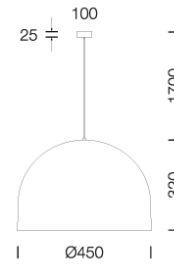

PRODUCT : _____
SALE : _____

Lampitude®
TURN ON YOUR ATTITUDE

Product

Dimension

Specification

SERIES	: ELLA
ITEM CODE	: ELLA-PM-GY
DESCRIPTION	: HANGING LAMP
SIZE	: Ø450 X H2020 (MM)
INSTALLATION	: SURFACE MOUNTED BASE
DRILL SIZE	: -
WEIGHT	: -
MATERIAL	: POWDER COATED ALUMINIUM , STEEL , OPAL ACRYLIC DIFFUSER
COLOR	: MATT GREY
REFLECTOR	: -
DIFFUSER	: -
IP RATING	: 20
LIGHT SOURCES	: INCANDESCENT OR LED
SOCKET	: E27 x 1
WATTS	: MAX 60W
VOLT	: 220-240V ~50/60Hz
CCT	: -
CRI	: -
BEAM ANGLE	: -
LUMEN POWER	: -
LIFETIME	: -
CONTROL GEAR	: -
ACCESSORIES	: -
REMARKS	: -