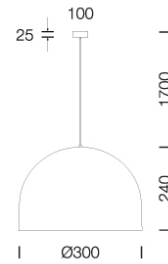

PRODUCT : _____
SALE : _____

Lampitude®
TURN ON YOUR ATTITUDE

Product

Dimension

Specification

SERIES	: ELLA
ITEM CODE	: ELLA-PS-BK
DESCRIPTION	: HANGING LAMP
SIZE	: Ø300 X H1940 (MM)
INSTALLATION	: SURFACE MOUNTED BASE
DRILL SIZE	: -
WEIGHT	: -
MATERIAL	: POWDER COATED ALUMINIUM , STEEL , OPAL ACRYLIC DIFFUSER
COLOR	: MATT BLACK
REFLECTOR	: -
DIFFUSER	: -
IP RATING	: 20
LIGHT SOURCES	: INCANDESCENT OR LED
SOCKET	: E27 x 1
WATTS	: MAX 60W
VOLT	: 220-240V ~50/60Hz
CCT	: -
CRI	: -
BEAM ANGLE	: -
LUMEN POWER	: -
LIFETIME	: -
CONTROL GEAR	: -
ACCESSORIES	: -
REMARKS	: -