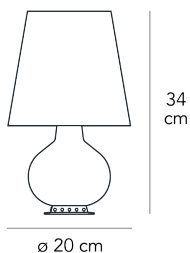

Table lamp with diffused light not dimmable and dual controls. The double light switch allows to illuminate the diffuser and the base separately. Painted metal frame. Diffuser and base made of blown glass with satin-finish. Black power cable, plug and switch. European two-pole plug. Bulb not included.