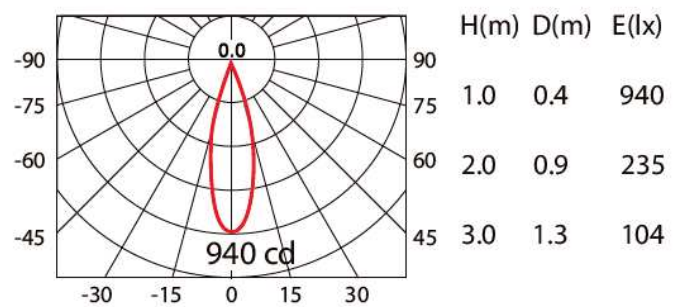

model: GFN-DLDA012AWHWW

size: DIA:60 x H:3 mm, Cutout DIA.50 x H:70 mm

lamp: 6W LED 3000K 700lm

color: White

remark: NIL

CoB 700lm 350mA WW 24°

Cut out:
Ø50

If you have any questions please contact WhatsApp or WeChat: +852-9888-5611
 如有任何疑問，請WhatsApp或WeChat查詢: +852-9888-5611