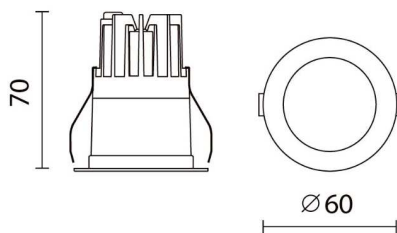

model: GFN-DLDA012AWHWW

size: DIA:60 x H:3 mm, Cutout DIA.50 x H:70 mm

lamp: 6W LED 3000K 700lm

color: White

remark: NIL

CoB 700lm 350mA WW 24°

Cut out:
Ø50

If you have any questions please contact WhatsApp or WeChat: +852-9888-5611
 如有任何疑問，請WhatsApp或WeChat查詢: +852-9888-5611