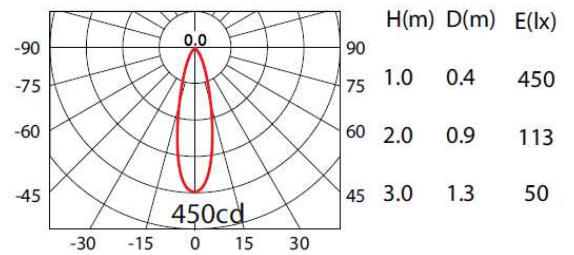

model: GFN-DLDA031AWHWW

size: Dia.35 x H:3mm, Cutout: Dia.30mm x H: 20mm

lamp: 2W LED 3000K 190lm

color: White

remark: IP65

LUMINUS 1pcs(700mA) WW 24°

If you have any questions please contact WhatsApp or WeChat: +852-9888-5611
 如有任何疑問，請WhatsApp或WeChat查詢: +852-9888-5611