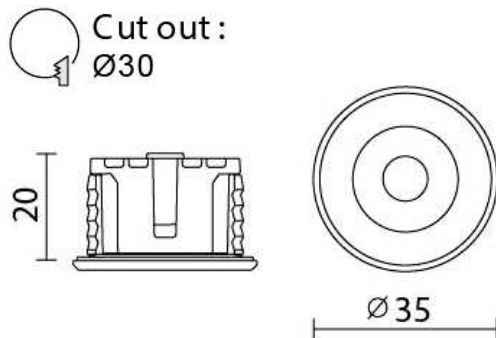

model: GFN-DLDA031AWHWW

size: Dia.35 x H:3mm, Cutout: Dia.30mm x H: 20mm

lamp: 2W LED 3000K 190lm

color: White

remark: IP65

LUMINUS 1pcs(700mA) WW 24°

If you have any questions please contact WhatsApp or WeChat: +852-9888-5611
 如有任何疑問，請WhatsApp或WeChat查詢: +852-9888-5611