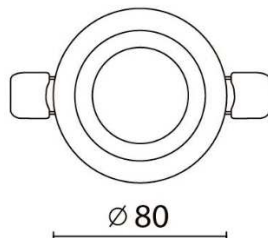

model: GFN-DLDA542RWHWW

size: DIA:80 x H:3 mm, Cutout DIA.68 x H:35 mm

lamp: 6W LED 3000K 780lm

color: White

remark: IP44

CoB 780lm 350mA WW 25°

Cut out :
Ø68

If you have any questions please contact WhatsApp or WeChat: +852-9888-5611
 如有任何疑問，請WhatsApp或WeChat查詢: +852-9888-5611