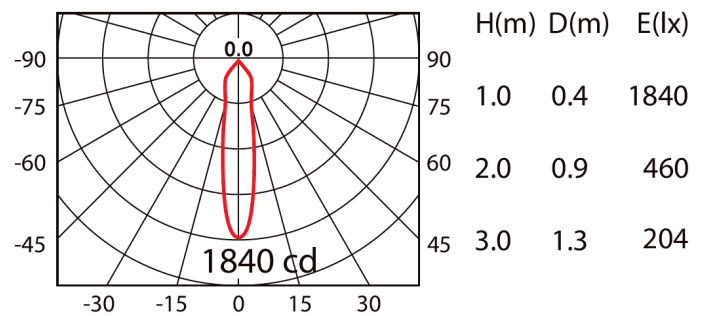

model: GFN-DLDA542RWHWW

size: DIA:80 x H:3 mm, Cutout DIA.68 x H:35 mm

lamp: 6W LED 3000K 780lm

color: White

remark: IP44

CoB 780lm 350mA WW 25°

Cut out :
Ø68

If you have any questions please contact WhatsApp or WeChat: +852-9888-5611
 如有任何疑問，請WhatsApp或WeChat查詢: +852-9888-5611