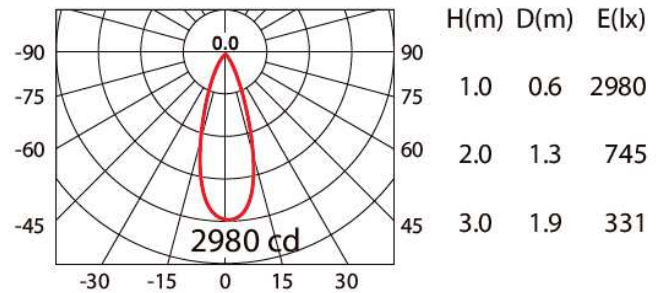

model: GFN-DLDA922SWHWW

size: L:110 x W:110 x H:3mm, Cutout DIA.100 x H:92 mm

lamp: 13W LED 3000K 1500lm

color: White

remark: IP54

CoB 1500lm 350mA WW 30°

Cut out :
Ø100

If you have any questions please contact WhatsApp or WeChat: +852-9888-5611
如有任何疑問，請WhatsApp或WeChat查詢: +852-9888-5611