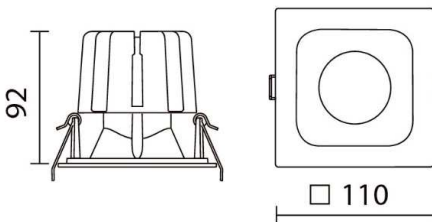

model: GFN-DLDA922SWHWW

size: L:110 x W:110 x H:3mm, Cutout DIA.100 x H:92 mm

lamp: 13W LED 3000K 1500lm

color: White

remark: IP54

CoB 1500lm 350mA WW 30°

Cut out :
Ø100

If you have any questions please contact WhatsApp or WeChat: +852-9888-5611
如有任何疑問，請WhatsApp或WeChat查詢: +852-9888-5611