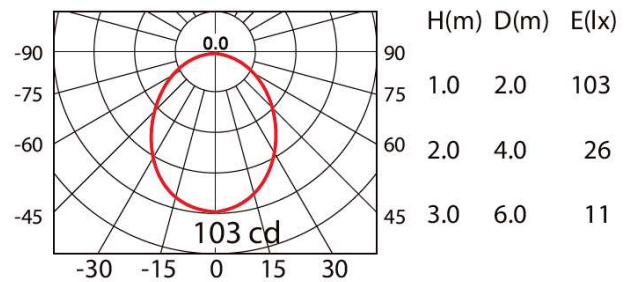

model: GFN-DLDGF03WHWW

size: DIA:60 x H:3 mm, Cutout DIA.50 x H:10 mm

lamp: 3.4W LED 3000K 400lm

color: White

remark: IP44

400lm 3.4W/4pcs (500mA) WW 80°

Cut out :
Ø50

If you have any questions please contact WhatsApp or WeChat: +852-9888-5611
 如有任何疑問，請WhatsApp或WeChat查詢: +852-9888-5611