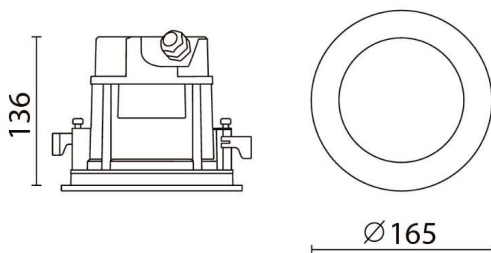

model: GFN-DLODG106BBKWW

size: DIA:165 x H:3 mm, Cutout DIA.150 x H:136 mm

lamp: 17.5W 30D LED 3000K 2100lm

color: Black

remark: IP66

CoB 2100lm 500mA WW 30°

Cut out:  
Ø150

If you have any questions please contact WhatsApp or WeChat: +852-9888-5611  
 如有任何疑問，請WhatsApp或WeChat查詢: +852-9888-5611