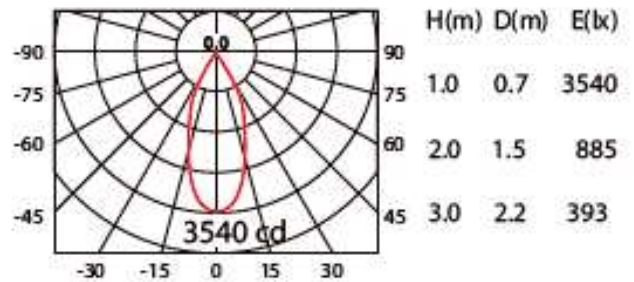

model: GFN-DLODG106BBKWW

size: DIA:165 x H:3 mm, Cutout DIA.150 x H:136 mm

lamp: 17.5W 30D LED 3000K 2100lm

color: Black

remark: IP66

CoB 2100lm 500mA WW 30°

Cut out:  
Ø150

If you have any questions please contact WhatsApp or WeChat: +852-9888-5611  
 如有任何疑問，請WhatsApp或WeChat查詢: +852-9888-5611