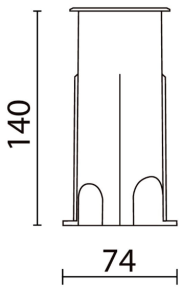

model: GFN-GLOGA202RSSWW

size: Front DIA.68 x H:4 mm, Hold DIA: 74 x H:140 mm

lamp: 3W LED 3000K 180lm

color: Satin Chrome

remark: IP67

IP67

IK10

1000

DRIVER
Build-in

If you have any questions please contact WhatsApp or WeChat: +852-9888-5611
如有任何疑問，請WhatsApp或WeChat查詢: +852-9888-5611