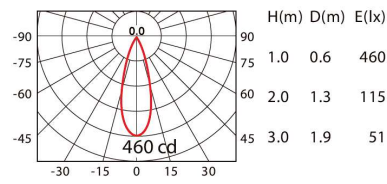

OSRAM 1pcs(700mA) WW 36°