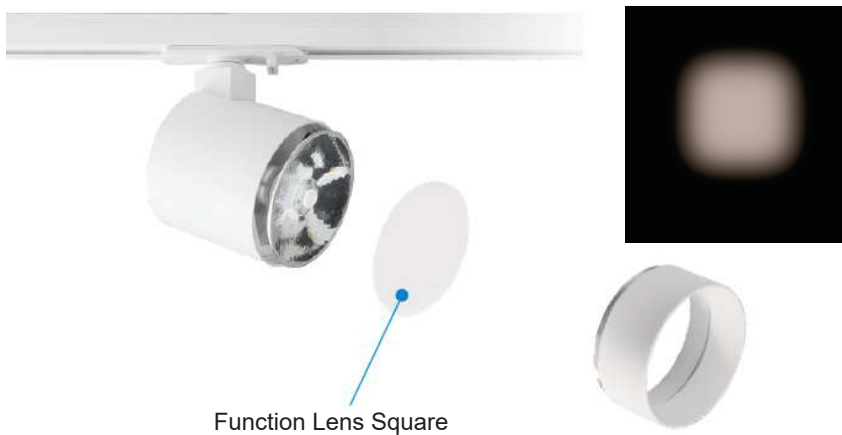

model: GFN-HTAC1700Q

accessories: Function Lens Square

color: Black

remark: for GFN-HTSA1700BWHWW

EASY INSTALLATION

Function Lens Square

GFN-HTSA1700BWHWW

If you have any questions please contact WhatsApp or WeChat: +852-9888-5611
如有任何疑問，請WhatsApp或WeChat查詢: +852-9888-5611