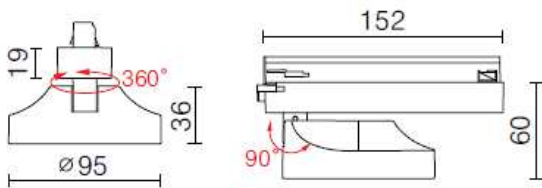

model: GFN-HTSA1730AHWHWW

size: L:152-225mm x W:96-105mm H:61-125mm

lamp: 8.4W LED 3000K 1500 lm

color: White

remark: NIL

CoB 1500lm 250mA WW 24°

If you have any questions please contact WhatsApp or WeChat: +852-9888-5611
 如有任何疑問，請WhatsApp或WeChat查詢: +852-9888-5611