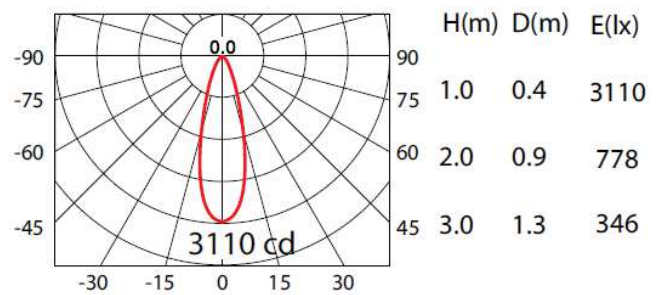

model: GFN-HTSA1730AHWHWW

size: L:152-225mm x W:96-105mm H:61-125mm

lamp: 8.4W LED 3000K 1500 lm

color: White

remark: NIL

CoB 1500lm 250mA WW 24°

If you have any questions please contact WhatsApp or WeChat: +852-9888-5611
 如有任何疑問，請WhatsApp或WeChat查詢: +852-9888-5611