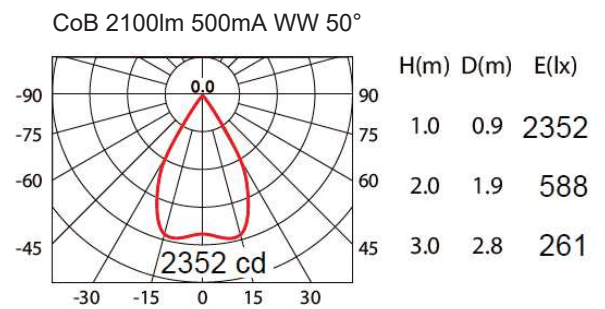

model: GFN-HTSA8730BKWW
 size: L:75-120 x W:75-120 x H:159 mm
 lamp: 17.5W LED 3000K 2100 lm
 color: Black
 remark: NIL

If you have any questions please contact WhatsApp or WeChat: +852-9888-5611
 如有任何疑問，請WhatsApp或WeChat查詢: +852-9888-5611