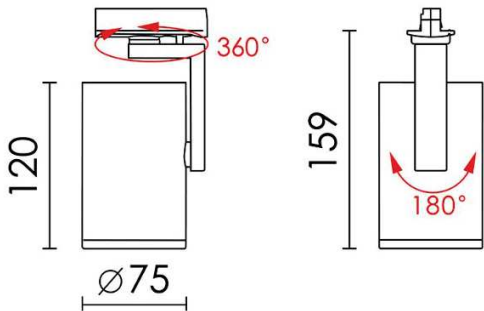

model: GFN-HTSA8730BKWW
 size: L:75-120 x W:75-120 x H:159 mm
 lamp: 17.5W LED 3000K 2100 lm
 color: Black
 remark: NIL

If you have any questions please contact WhatsApp or WeChat: +852-9888-5611
 如有任何疑問，請WhatsApp或WeChat查詢: +852-9888-5611