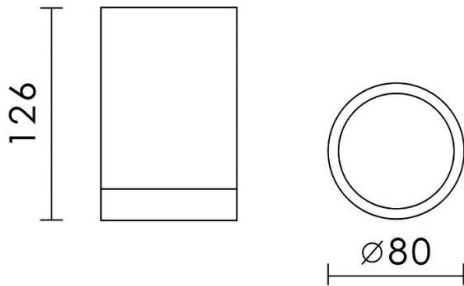

model: GFN-SPWG713RBKWW
 size: DIA.80 H:126 mm
 lamp: 17.5W LED 3000K 2100lm
 color: Black
 remark: NIL

CoB 2100lm 500mA WW 36°

If you have any questions please contact WhatsApp or WeChat: +852-9888-5611
 如有任何疑問，請WhatsApp或WeChat查詢: +852-9888-5611