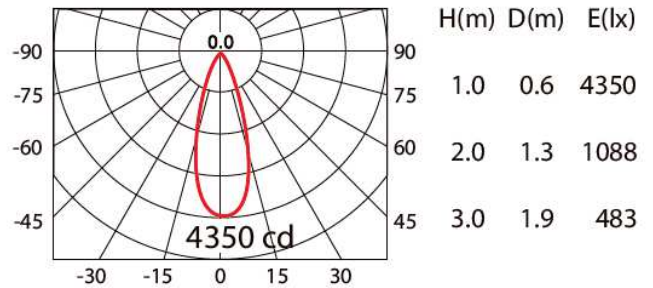

model: GFN-SPWG713RBKWW
 size: DIA.80 H:126 mm
 lamp: 17.5W LED 3000K 2100lm
 color: Black
 remark: NIL

CoB 2100lm 500mA WW 36°

If you have any questions please contact WhatsApp or WeChat: +852-9888-5611
 如有任何疑問，請WhatsApp或WeChat查詢: +852-9888-5611