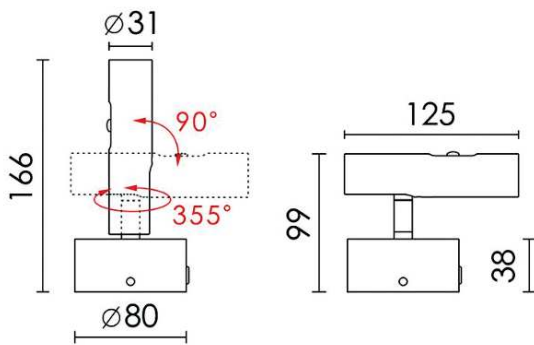

model: GFN-WABS215BWHWW

size: L:80-125 x H:80-125 x D:99-166 mm, Base: DIA.80mm

lamp: 3W LED 3000K180lm

color: White

remark: NIL

OSRAM 1pcs(700mA) WW 24°

If you have any questions please contact WhatsApp or WeChat: +852-9888-5611  
 如有任何疑問，請WhatsApp或WeChat查詢: +852-9888-5611