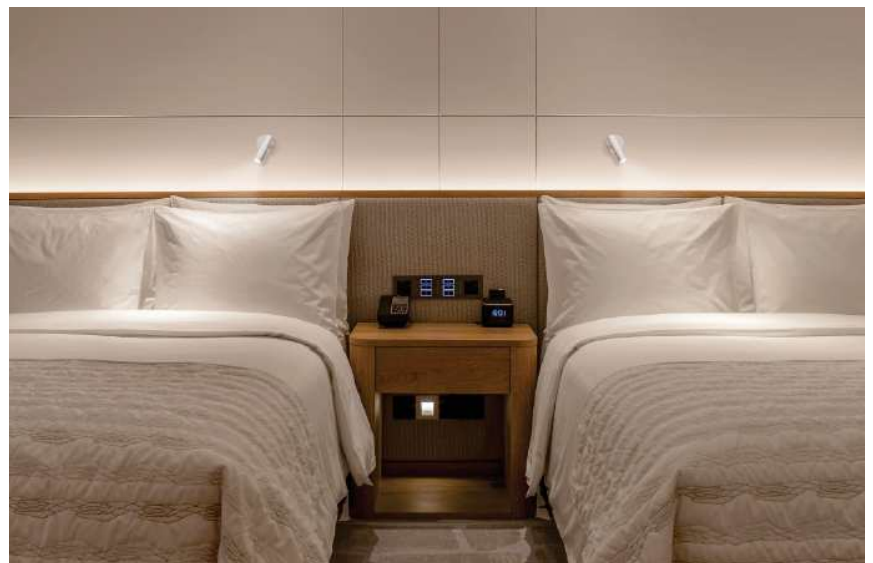

model: GFN-WABS215BWHWW

size: L:80-125 x H:80-125 x D:99-166 mm, Base: DIA.80mm

lamp: 3W LED 3000K180lm

color: White

remark: NIL

OSRAM 1pcs(700mA) WW 24°

If you have any questions please contact WhatsApp or WeChat: +852-9888-5611  
 如有任何疑問，請WhatsApp或WeChat查詢: +852-9888-5611