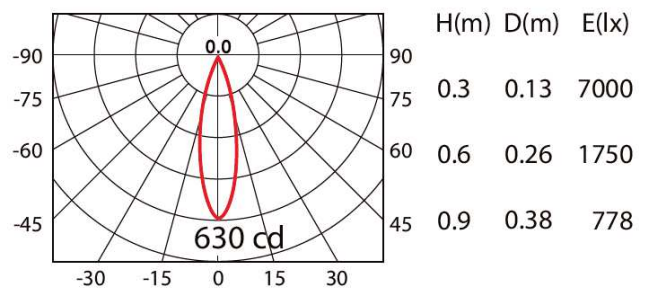

model: GFN-WABS215BWHWW

size: L:80-125 x H:80-125 x D:99-166 mm, Base: DIA.80mm

lamp: 3W LED 3000K180lm

color: White

remark: NIL

OSRAM 1pcs(700mA) WW 24°

If you have any questions please contact WhatsApp or WeChat: +852-9888-5611  
 如有任何疑問，請WhatsApp或WeChat查詢: +852-9888-5611