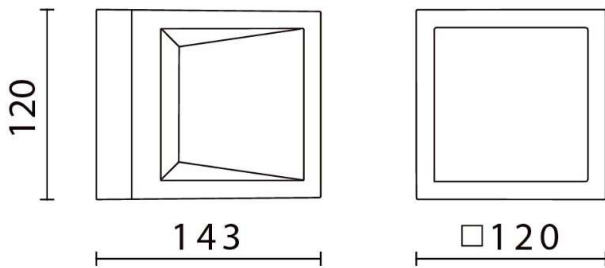

model: GFN-WAOBS304SSTGWN
 size: L:120 x H:120 x D:143 mm
 lamp: 6.5W LED 3000 & 4000K 900lm
 color: Grey
 remark: IP65

900lm 6.5W/48pcs (350mA) WW

WW: 69cd
 NW : 71cd

If you have any questions please contact WhatsApp or WeChat: +852-9888-5611
 如有任何疑問，請WhatsApp或WeChat查詢: +852-9888-5611