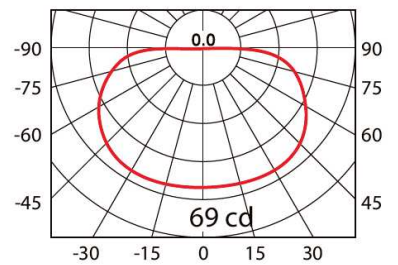

model: GFN-WAOBS304SSTGWN
 size: L:120 x H:120 x D:143 mm
 lamp: 6.5W LED 3000 & 4000K 900lm
 color: Grey
 remark: IP65

900lm 6.5W/48pcs (350mA) WW

WW: 69cd
 NW : 71cd

If you have any questions please contact WhatsApp or WeChat: +852-9888-5611
 如有任何疑問，請WhatsApp或WeChat查詢: +852-9888-5611