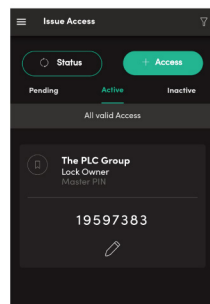

igloohome

Exclusive Distributor for Hong Kong & Macau

(+852) 2765 9667 | plc@plc.com.hk

600-CATIGL00502 20230428

Smart Mortise 2 藍牙密碼感應卡智能門鎖

Grant access anytime, anywhere

隨時隨地派發密碼/藍牙鎖匙

屋主可使用手機 APP 建立訪客密碼及藍牙鎖匙，同時管理它們的有效時間。

Grant access to your home even when you're away, set the validity of PIN codes and Bluetooth keys.

簡易便捷 Convenient for everyone

訪客無需下載任何應用程式，亦可透過 WhatsApp, SMS 等通訊軟件收到密碼。

There's no need for guests to download an app to receive access, simply send PIN codes via WhatsApp, SMS and more.

查看進出記錄 View access logs

用戶可用手機查看訪客使用藍牙鎖匙 / 密碼到訪您家的進出記錄。

Monitor when visitors enter your home for peace of mind. View access logs to ensure your property is secure after your guests leave.

多種開門模式 Flexible entry modes