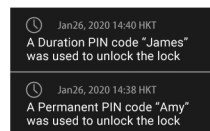

igloohome

Exclusive Distributor for Hong Kong & Macau

(+852) 2765 9667 | plc@plc.com.hk

600-CATIGL00502 20230428

Smart Mortise 2 藍牙密碼感應卡智能門鎖

Grant access anytime, anywhere

隨時隨地派發密碼/藍牙鎖匙

屋主可使用手機 APP 建立訪客密碼及藍牙鎖匙，同時管理它們的有效時間。

Grant access to your home even when you're away, set the validity of PIN codes and Bluetooth keys.

簡易便捷 Convenient for everyone

訪客無需下載任何應用程式，亦可透過 WhatsApp, SMS 等通訊軟件收到密碼。

There's no need for guests to download an app to receive access, simply send PIN codes via WhatsApp, SMS and more.

查看進出記錄 View access logs

用戶可用手機查看訪客使用藍牙鎖匙 / 密碼到訪您家的進出記錄。

Monitor when visitors enter your home for peace of mind. View access logs to ensure your property is secure after your guests leave.

多種開門模式 Flexible entry modes