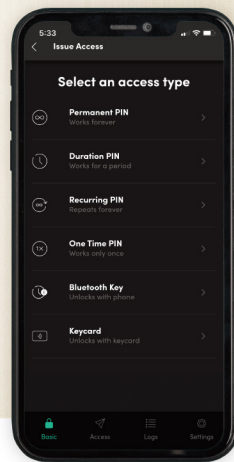

Let's Start with Smart 智能生活由此起

不用為丟失鎖匙或被鎖在門外而煩惱，亦不用在家門前尋找鎖匙。用密碼、手機藍牙鎖匙、感應貼或牌開門，簡單快捷！

No more missing keys or accidental lockouts, gone are the days where you fumble for keys in front of your door, it's fuss-free living with seamless security.

igloohome

Exclusive Distributor for Hong Kong & Macau

(+852) 2765 9667 | plc@plc.com.hk

600-CATIGL00502 20230428

Smart Mortise 2 藍牙密碼感應卡智能門鎖

Grant access anytime, anywhere

隨時隨地派發密碼/藍牙鎖匙

屋主可使用手機 APP 建立訪客密碼及藍牙鎖匙，同時管理它們的有效時間。

Grant access to your home even when you're away, set the validity of PIN codes and Bluetooth keys.

簡易便捷 Convenient for everyone

訪客無需下載任何應用程式，亦可透過 WhatsApp, SMS 等通訊軟件收到密碼。

There's no need for guests to download an app to receive access, simply send PIN codes via WhatsApp, SMS and more.

查看進出記錄 View access logs

用戶可用手機查看訪客使用藍牙鎖匙 / 密碼到訪您家的進出記錄。

Monitor when visitors enter your home for peace of mind. View access logs to ensure your property is secure after your guests leave.

多種開門模式 Flexible entry modes