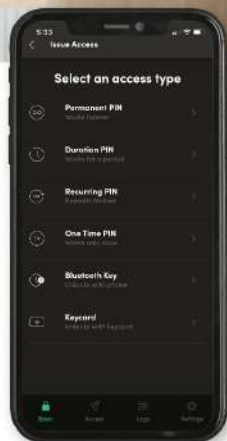

# 讓你和家人輕鬆進出 Effortless access for your family.

可以密碼、感應匙牌或匙貼、指紋、手機藍牙鎖匙及後備匙5種方式開門。配上全新推拉式把手設計，輕輕鬆鬆就可以進出家門，享受智能家居生活！

Lock in instead of turning knobs and handles, simply push or pull to enter or exit. Allow five ways to open the door: PIN code, RFID tag or sticker, Fingerprint, Bluetooth key, and Physical Key. A convenient way to make a better life!

## Just push or pull, an effortless way to enter your home.

### 多種開門密碼 Multiple PIN codes

用戶可以透過手機派出多種開門密碼，包括一次性、永久性、重複發生及有時效密碼。

The mobile app can generate different PIN codes to fit your needs. PIN type includes One-time PIN, Permanent PIN, Duration PIN, and Recurring PIN.

### 進出記錄 隨手掌握 Control in your hands

只需透過應用程式，就可以隨時隨地了解家人及訪客的進出記錄。

Monitor when family members and visitors enter your home. Check the access logs anytime and anywhere.