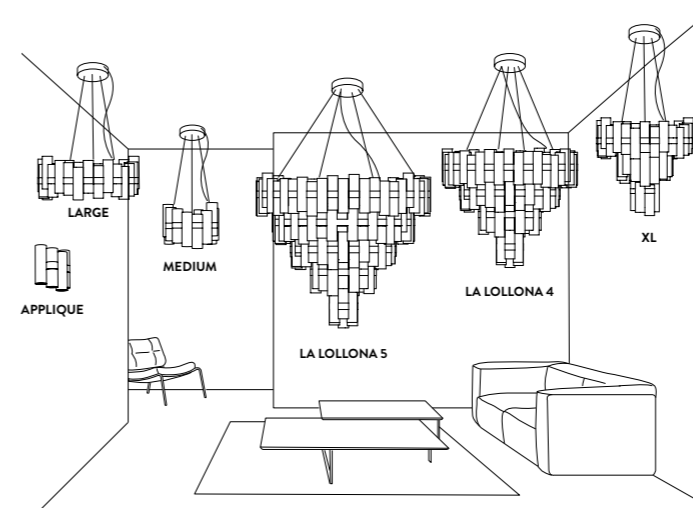

PRODUCT	SIZE	COLOUR	CODE
SUSPENSION MEDIUM LED: 40W - 100~240Vac / 24Vdc 4,600 Lumen - 2700 Kelvin (warm white) CRI > 90 Dimmable with: PWM, 0-10 or Potentiometer Made of: Lentiflex® / Cristalflex® / Opalflex® Brushed Goldflex® or Pewterflex® Weight: net Kg 2 - gross Kg 4,3 Package: 54 x 55 x h. 44 cm CB REPORT AVAILABLE		☐ LACE	LAL87SOS0000LA000
		☒ GRADIENT	LAL87SOS00W0GR000
		☒ MACKINTOSH	LAL87SOS0000MC000
		☒ GOLD	LAL87SOS00W0OF000
		☒ PEWTER WHITE	LAL87SOS0000PE000
		ADDITIONAL DIMMING SYSTEM DALI, BLUETOOTH, CASAMBI, TRIAC UPON REQUEST	

CANOPY DETAILS

LA LOLLONA 5 / 4: Ø31/35 cm x h. 5 cm (Ø 12/13-3/4" x h. 2")
Standard cable kit: 6 m - *Kit cavi da 6m standard*

XL: Ø25,5 cm x h. 5 cm (Ø10" x h. 2")
LARGE: Ø 25,5 cm x h. 5 cm (Ø10" x h. 2")
6 m. cable kit also available for purchase after lamp order
Kit Cavi da 6m acquistabile anche successivamente
MEDIUM: Ø 19 cm x h. 5 cm (Ø 7-1/2" x h 2")
6m. cable kit must be ordered with lamp purchase
Kit Cavi da 6m da richiedere tassativamente in fase di ordine

CERTIFICATION

CE IP 20

ENERGY CLASS: A / A+ / A++

ENERGY LABEL AVAILABLE ON SLAMP'S WEBSITE

LA LOLLO ENTIRE COLLECTION

FINISHES