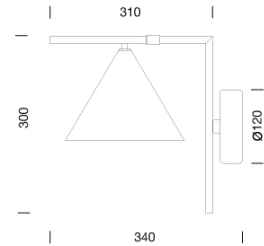

PROJECT : \_\_\_\_\_  
SALE : \_\_\_\_\_

Product

Dimension

Specification

SERIES	: LIV
ITEM CODE	: LIV-W-BS
DESCRIPTION	: WALL LAMP
SIZE	: W340 X H300 (mm)
INSTALLATION	: SURFACE MOUNTED WALL
DRILL SIZE	: -
WEIGHT	: 1 KG
MATERIAL	: POWDER COATED STEEL
COLOR	: BRASS
REFLECTOR	: N/A
DIFFUSER	: N/A
IP RATING	: 20
LIGHT SOURCES	: NOT INCLUDED
SOCKET	: LED OR INCANDESCENT
WATTS	: 1x E27 MAX 40W
VOLT	: 220-240V 50/60Hz
CCT	: 2700K-6500K
CRI	: -
BEAM ANGLE	: -
LUMEN POWER	: -
LIFETIME	: -
CONTROL GEAR	: -
ACCESSORIES	: -
REMARKS	: -