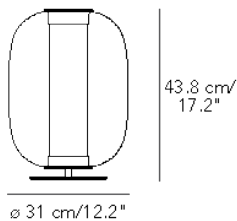

MADE IN

IT

MATERIAL DESCRIPTION

glass, galvanized metal

ALIMENTATION CABLE

Black

COLOR DESCRIPTION SKU

black, grey fumè

DIMMER

Dimmer included

GROUP TENSION

Integrated Led

CERTIFICATIONS

CEIP20 *Classe II*

ENERGY CLASS

F

COLOR

LIGHT SOURCE