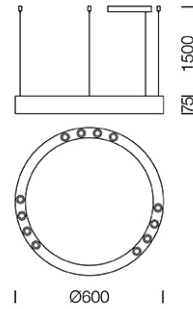

## Dimension

## Specification

ITEM CODE	:	NERO-P60-WD
SERIES	:	NERO
BRAND	:	LAMPTITUDE
LAMP TYPE	:	LED
LAMP BASE	:	LED 12*39W 3000K
DESCRIPTION	:	HANGING LAMP
INSTALLATION	:	SURFACE MOUNTED BASE
MATERIAL	:	POWDER COATED STEEL, WOOD
NET WEIGHT	:	7.0 kg
COLOR	:	BLACK, WOOD
CONTROL GEAR	:	LED DIMMABLE DRIVER INCLUDED
REFLECTOR	:	N/A