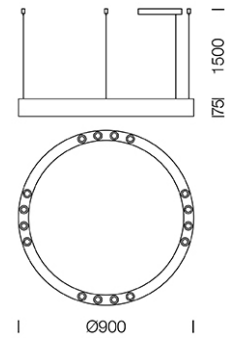

## Dimension

## Specification

ITEM CODE	:	NERO-P90-WD
SERIES	:	NERO
BRAND	:	LAMPTITUDE
LAMP TYPE	:	LED
LAMP BASE	:	LED 16*48W 3000K
DESCRIPTION	:	HANGING LAMP
INSTALLATION	:	SURFACE MOUNTED BASE
MATERIAL	:	POWDER COATED STEEL, WOOD
NET WEIGHT	:	10 kg
COLOR	:	BLACK, WOOD
CONTROL GEAR	:	LED DIMMABLE DRIVER INCLUDED
REFLECTOR	:	N/A