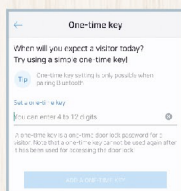

SAMSUNG SDS

隨時傳送
一次性密碼*
One-time Password

Always Connected

SAMSUNG Smart Lock

SHP-DP738

* 需配合手機應用程式使用 Functions are available with mobile app ONLY.

Turn your smartphone into a smart door key.

一次性密碼*

One-time Password (OTP)

通過sHome Doorlock App註冊一次性密碼，以便訪客突然到訪時使用。密碼在使用一次後會自動刪除。

Create an OTP for your guests or visitors via sHome Doorlock App. OTP will be deleted once used.

進出訊息提示及記錄*

Access Notification & Record