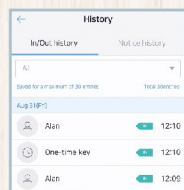

One-time Password (OTP)

通過sHome Doorlock App註冊一次性密碼，以便訪客突然到訪時使用。密碼在使用一次後會自動刪除。

Create an OTP for your guests or visitors via sHome Doorlock App. OTP will be deleted once used.

進出訊息提示及記錄*

Access Notification & Record

外出或上班時，可以通過智能手機獲取家庭成員到家的短訊提示，以及隨時用手機查看最近30次的出入記錄。

Receive notifications from sHome Doorlock App when family members arrive home. View the door usage records anytime and anywhere. (Up to 30 records)

智能手機開門*