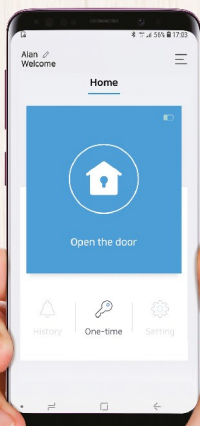

One-time Password (OTP)

通過sHome Doorlock App註冊一次性密碼，以便訪客突然到訪時使用。密碼在使用一次後會自動刪除。

Create an OTP for your guests or visitors via sHome Doorlock App. OTP will be deleted once used.

進出訊息提示及記錄*

Access Notification & Record

外出或上班時，可以通過智能手機獲取家庭成員到家的短訊提示，以及隨時用手機查看最近30次的出入記錄。

Receive notifications from sHome Doorlock App when family members arrive home. View the door usage records anytime and anywhere. (Up to 30 records)

智能手機開門*

Smart Open

無需按密碼，用隨身攜帶的智能手機，在sHome Doorlock App一按即可便捷、快速地開門給訪客。

The sHome Doorlock App allows you to easily unlock the smart lock with a single tap once you've paired up your smartphone with the door lock.

* 需連接藍牙使用
Bluetooth connection required.

4 modes of access SHP-DP738

手機App(藍牙)
Mobile App (Bluetooth)

指紋
Fingerprint

用戶密碼
User Access
Code

機械鎖匙(後備)
Mechanical
Override Keys

升級快捷指紋辨識 Upgraded Fingerprint Recognition