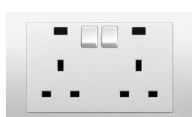

KB25N_WE

Sockets 插座

Description	Unit Pack Inner box/Carton	Unit Reference	Unit Price HK$
13A 1 Gang Socket 13A 單位連保護門插座	10/100	KB426_WE	$32.00
13A 1 Gang Switched Socket 13A 單位連保護門有掣插座	8/80	KB15 WE	$38.00
13A 1 Gang Switched Socket with Neon 13A 單位連保護門有掣插座連指示燈	8/80	KB15N WE	$68.00
13A 2 Gang Socket 13A 兩位連保護門插座	6/60	KBT426_WE	$59.00
13A 2 Gang Switched Socket 13A 兩位連保護門有掣插座	5/50	KB25 WE	$80.00
13A 2 Gang Switched Socket with Neon 13A 兩位連保護門有掣插座連指示燈	5/50	KB25N_WE	$140.00