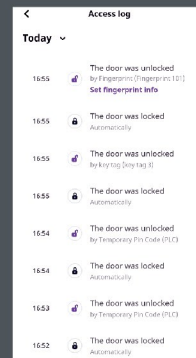

SAMSUNG SDS

Step into Your
Smart Future

Always
Connected

SAMSUNG Smart Lock

SHP-DR708

Wifi 物聯網電子門鎖

物聯網電子門鎖 有什麼功能?

What is an IoT Smart Door Lock?

隨時隨地

設定一次性/定期/永久開門權限* One-time/Duration/Permanent Access

屋主可使用 'Samsung Smart Doorlock' 手機App建立
一次性 / 定期 / 永久開門權限，同時管理有效時間。

Generate one-time/duration/permanent access in the 'Samsung Smart Doorlock' mobile App anytime, anywhere. Grant access to visitors even when you are away from home.

實時門鎖狀態*

Real-time Status Update

從手機App實時收到門鎖各種提示，如家人出入
及記錄、響門鈴、高溫感測、低電量提示等。

Get various real-time smart lock updates from the mobile App, e.g. access notifications & record, doorbell alert, high temperature alert and low battery warning.

SHP-DR708

4 modes of access

手機App(WiFi) Mobile App (WiFi) | 指紋 Fingerprint | 用戶密碼 User Access Code | 機械鎖匙(後備) Mechanical Override Keys

電池蓋 Battery Cover | 開/關門鍵 Open/Close Button | 接近感測器 Proximity Sensor | 指紋讀頭 Fingerprint Reader | 反鎖提示 Indoor Lock Mode | 門鎖警號提示 Tamper Alarm | 防盜設置按鈕 Anti-theft Mode | 門鐘鍵 Doorbell | 9V 外置電源接口 9V Emergency Power Port | 低電量提示 Low Battery Indicator | 後備匙位 Override Key Hole