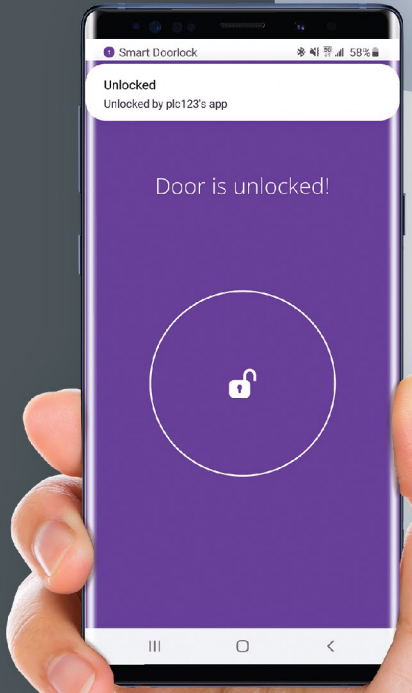

* 需配合手機應用程式使用 Functions are available with mobile app ONLY.