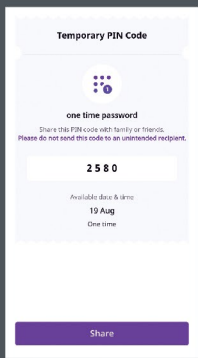

隨時隨地

設定一次性/定期/永久開門權限* One-time/Duration/Permanent Access

屋主可使用 'Samsung Smart Doorlock' 手機App建立
一次性 / 定期 / 永久開門權限，同時管理有效時間。

Generate one-time/duration/permanent access in the 'Samsung Smart Doorlock' mobile App anytime, anywhere. Grant access to visitors even when you are away from home.

實時門鎖狀態*

Real-time Status Update

從手機App實時收到門鎖各種提示，如家人出入
及記錄、響門鈴、高溫感測、低電量提示等。

Get various real-time smart lock updates from the mobile App, e.g. access notifications & record, doorbell alert, high temperature alert and low battery warning.