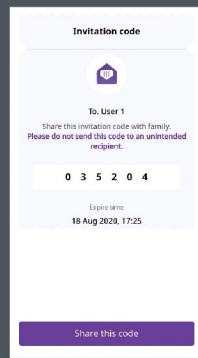

隨時隨地

設定一次性/定期/永久開門權限* One-time/Duration/Permanent Access

屋主可使用 'Samsung Smart Doorlock' 手機App建立
一次性 / 定期 / 永久開門權限，同時管理有效時間。

Generate one-time/duration/permanent access in the 'Samsung Smart Doorlock' mobile App anytime, anywhere. Grant access to visitors even when you are away from home.

實時門鎖狀態*

Real-time Status Update

從手機App實時收到門鎖各種提示，如家人出入
及記錄、響門鈴、高溫感測、低電量提示等。

Get various real-time smart lock updates from the mobile App, e.g. access notifications & record, doorbell alert, high temperature alert and low battery warning.

SHP-DR708

4 modes of access

手機App(WiFi) Mobile App (WiFi) | 指紋 Fingerprint | 用戶密碼 User Access Code | 機械鎖匙(後備) Mechanical Override Keys

電池蓋 Battery Cover | 開/關門鍵 Open/Close Button | 接近感測器 Proximity Sensor | 指紋讀頭 Fingerprint Reader | 反鎖提示 Indoor Lock Mode | 門鎖警號提示 Tamper Alarm | 防盜設置按鈕 Anti-theft Mode | 門鐘鍵 Doorbell | 9V 外置電源接口 9V Emergency Power Port | 低電量提示 Low Battery Indicator | 後備匙位 Override Key Hole