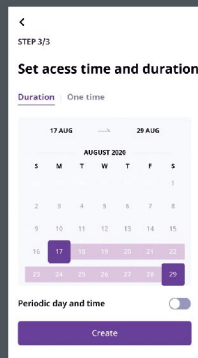

隨時隨地

設定一次性/定期/永久開門權限* One-time/Duration/Permanent Access

屋主可使用 'Samsung Smart Doorlock' 手機App建立
一次性 / 定期 / 永久開門權限，同時管理有效時間。

Generate one-time/duration/permanent access in the 'Samsung Smart Doorlock' mobile App anytime, anywhere. Grant access to visitors even when you are away from home.

實時門鎖狀態*

Real-time Status Update

從手機App實時收到門鎖各種提示，如家人出入
及記錄、響門鈴、高溫感測、低電量提示等。

Get various real-time smart lock updates from the mobile App, e.g. access notifications & record, doorbell alert, high temperature alert and low battery warning.

SHP-DR708

4 modes of access

手機App(WiFi) Mobile App (WiFi) | 指紋 Fingerprint | 用戶密碼 User Access Code | 機械鎖匙(後備) Mechanical Override Keys

電池蓋 Battery Cover | 開/關門鍵 Open/Close Button | 接近感測器 Proximity Sensor | 指紋讀頭 Fingerprint Reader | 反鎖提示 Indoor Lock Mode | 門鎖警號提示 Tamper Alarm | 防盜設置按鈕 Anti-theft Mode | 門鐘鍵 Doorbell | 9V 外置電源接口 9V Emergency Power Port | 低電量提示 Low Battery Indicator | 後備匙位 Override Key Hole