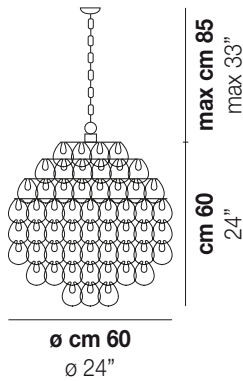

GIOGALI SP 60

TECHNICAL DATA:

CERTIFICATIONS:

LIGHT SOURCES

3x77W 220-240 V E27
50/60 Hz

VOLUME Mc 0,36
GROSS WEIGHT Kg 30
NET WEIGHT Kg 20

download

SHADE FINISHING