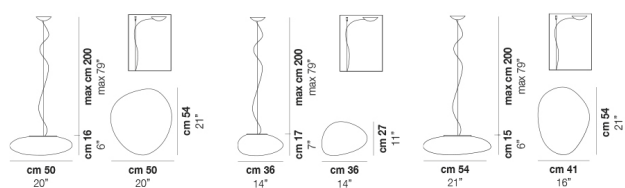

OTHER VERSION AVAILABLE

Click on the version to go to the web version of the product

NEOCH SP G

NEOCH SP P

NEOCH SP R