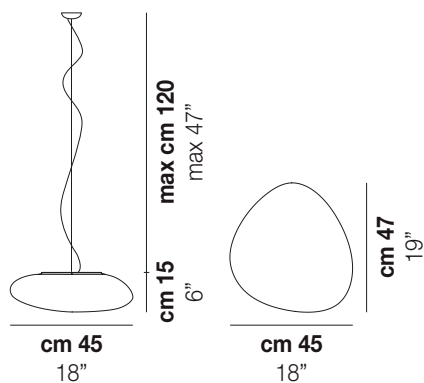

NEOCHIC SP M

TECHNICAL DATA:

CERTIFICATIONS:

LIGHT SOURCES

2x77W 220-240 V 50/60 Hz E27

VOLUME Mc 0,1
GROSS WEIGHT Kg 8
NET WEIGHT Kg 4,5

download

SHADE FINISHING

BCST

FRAME FINISHING

NIB