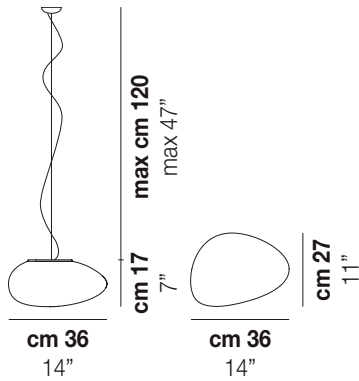

NEOCHIC SP P

TECHNICAL DATA:

CERTIFICATIONS:

LIGHT SOURCES

1x77W 220-240 V E27
50/60 Hz

VOLUME Mc 0,07
GROSS WEIGHT Kg 7
NET WEIGHT Kg 4

[download](#)

SHADE FINISHING

BCST

FRAME FINISHING

NIB