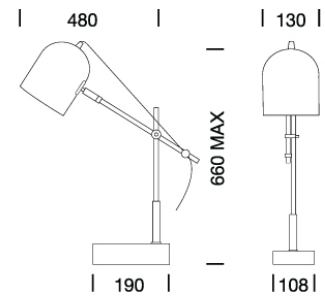

## Dimension

## Specification

ITEM CODE	:	TABERG-T-WH
SERIES	:	TABERG
BRAND	:	LAMPTITUDE
LAMP TYPE	:	INCANDESCENT OR LED
LAMP BASE	:	1*E27 MAX 40W
DESCRIPTION	:	TABLE LAMP
INSTALLATION	:	STANDING LAMP
MATERIAL	:	METAL , ARTIFICIAL STONE
NET WEIGHT	:	2.7 kg
COLOR	:	BRASS , WHITE
CONTROL GEAR	:	N/A
REFLECTOR	:	N/A